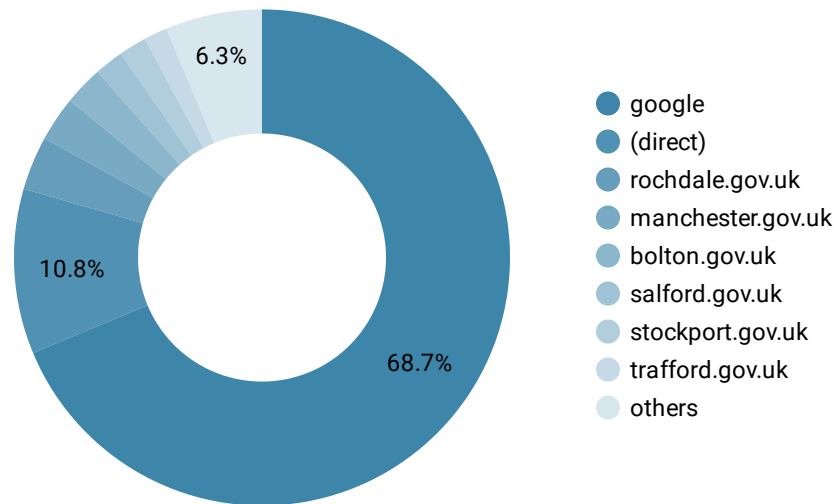

Page	Pageviews
1. /recycling-centres-tips-opening-times/	34,431
2. /	30,204
3. /what-do-i-do-with/	17,786
4. /van-hire-vehicle-and-trailer-over-2-metres-high/	6,873
5. /recycle-centre/longley-lane-recycling-centre/	5,721
6. /recycle-centre/arkwright-street-recycling-centre/	4,882
7. /recycle-centre/bayley-street-recycling-centre/	4,655
8. /recycle-centre/bredbury-parkway-recycling-centre/	4,164
9. /recycle-centre/chester-road-recycling-centre/?selected_vehicl...	4,083
10. /what-do-i-do-with/plasterboard/	3,724

1 - 100 / 1541 < >

Search Term	Pageviews
1. quiz	14
2. Van	12
3. campaigns	10
4. gallery	10
5. Weighbridge	8
6. application	8
7. asbestos	8
8. vehicle over	6
9. Mattress	6
10. hazardous waste	6

1 - 100 / 135 < >

Sessions
55,866

↓ -16.0%

Pageviews
210,361

↓ -12.8%

New Users
40,047

↓ -13.8%

Users
43,834

↓ -15.8%

Source / Sessions