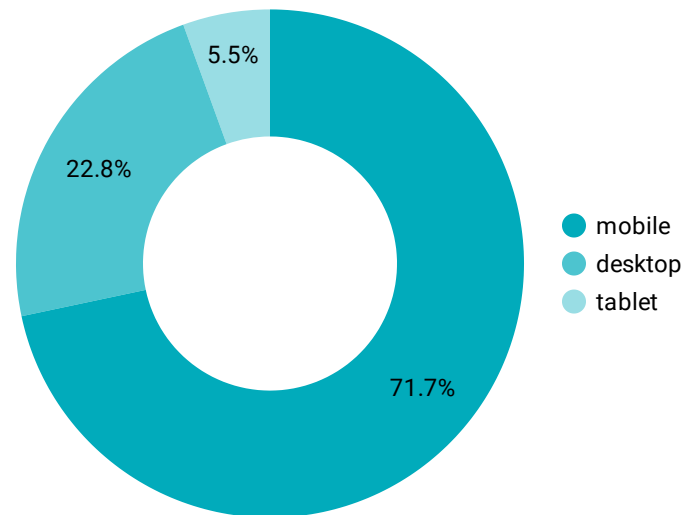

Sessions
55,866

↓ -16.0%

Pageviews
210,361

↓ -12.8%

New Users
40,047

↓ -13.8%

Users
43,834

↓ -15.8%

Source / Sessions

Device / Users

Sessions

The period of time a user is active on your site or app. If a user is inactive for 30 minutes or more, any future activity is attributed to a new session.

Pageviews

An instance of a page being loaded (or reloaded) in a browser.

New users

The number of first-time users during the date range

Users

Users who have initiated at least one session during the date range

Posts sent **64**
 Post total reach **23,819**
 Post total impressions **26,288**
 Engaged users **919**