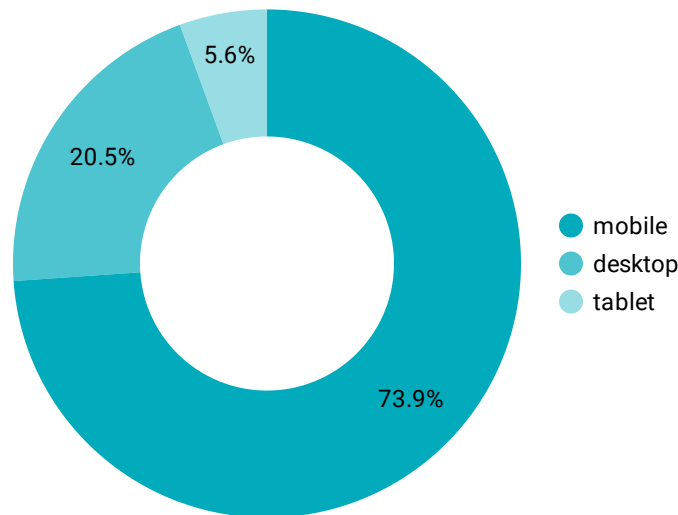

1 - 100 / 192 < >

Sessions
88,913
↑ 64.2%

Pageviews
319,714
↑ 57.0%

New Users
63,884
↑ 64.5%

Users
69,071
↑ 62.9%

Source / Sessions

Device / Users

Sessions

New users

The number of first-time users during the date range

Users

Users who have initiated at least one session during the date range

Posts sent **58**
 Post total reach **23,832**
 Post total impressions **25,641**
 Engaged users **672**