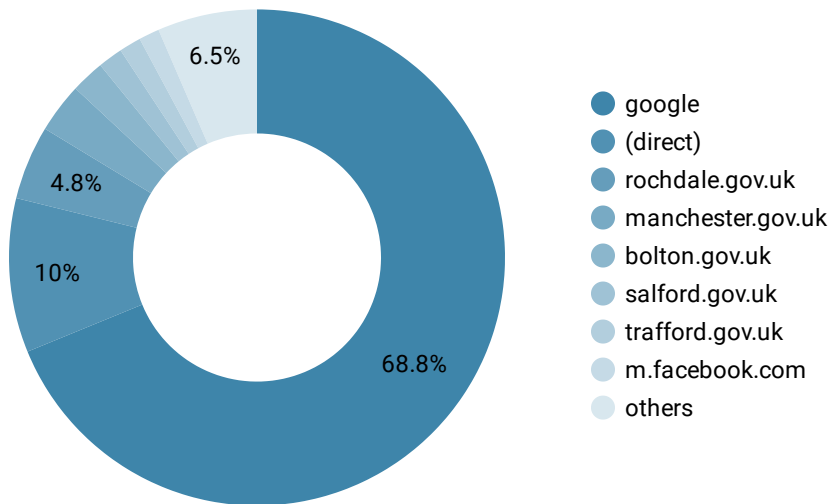

1 - 100 / 192 < >

Sessions
88,913
↑ 64.2%

Pageviews
319,714
↑ 57.0%

New Users
63,884
↑ 64.5%

Users
69,071
↑ 62.9%

Source / Sessions

Device / Users

Sessions

New users

The number of first-time users during the date range

Users

Users who have initiated at least one session during the date range

Posts sent **58**
 Post total reach **23,832**
 Post total impressions **25,641**
 Engaged users **672**